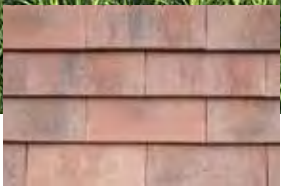

CREST NORDIC

THE ALL NEW CLAY SYSTEM FOR FACADE AND ROOF

A SUSTAINABLE NATURAL BUILDING MATERIAL AVAILABLE IN 8 STRIKING COLOURS

Rust Red

For more information on the Crest Nordic System contact us on **01430 432667** or visit our website at **www.crest-bst.co.uk**

crest

www.crest-bst.co.uk

tel 01430 432667

email info@crest-bst.co.uk

Howdenshire Way Howden East Yorkshire DN14 7HZ