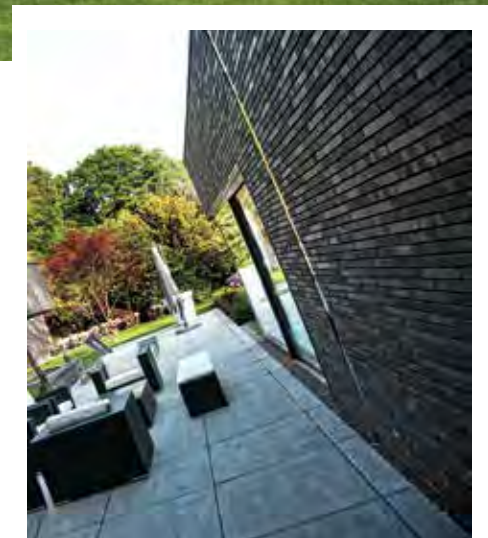

Linea by Crest is an extensive range of long format bricks which brings something very different to a project. These elegant bricks are available in a variety of different colours, textures and sizes.

The stunning Charleston Blues Linea bricks featured here are just one example of the kind of 'special architectural design' products that we supply. If you have a need for something a little different we can provide the ideas and the solution.

crest