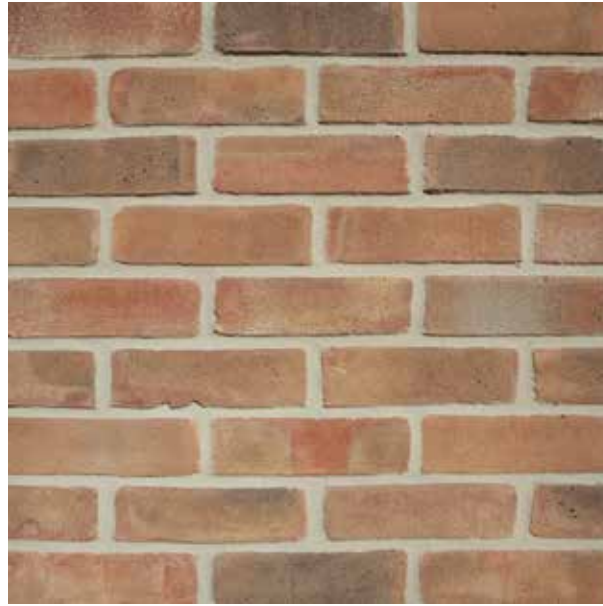

▶ **Charlwood Stock**

65mm