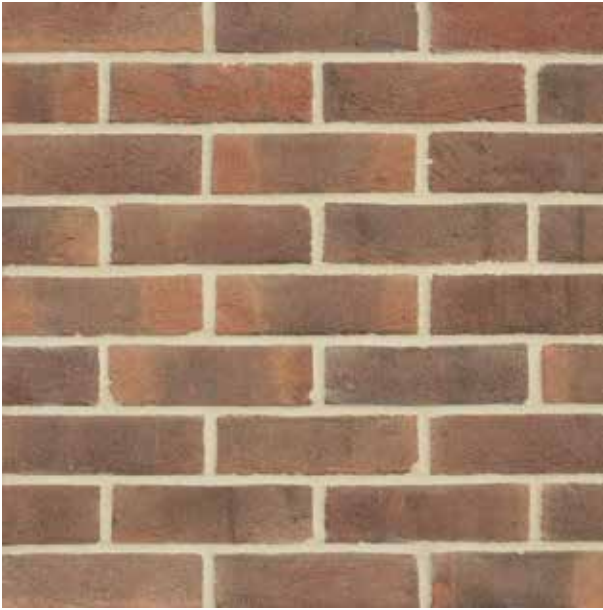

the art of **brick**

▶ **Charlwood Pink**

65mm