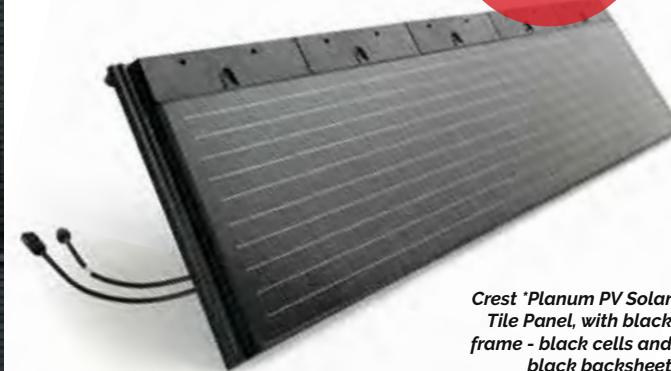

Crest Linea Long Format Bricks: Aquaterra Colima

*CREST PLANUM AND PV INTEGRATED SOLAR SYSTEM

A quick & easy to fit system that works seamlessly with the Crest *Planum flat concrete roof tiles offering a state of the art solution on the completed roof.

*Solar Tiles used with Crest *Planum roof tiles in Onyx Black*

QUICK AND EASY INSTALLATION WITH 2-3 SCREWS.

*Crest *Planum PV Solar Tile Panel, with black frame - black cells and black backsheet*

FOR FURTHER DETAILS CONTACT CREST