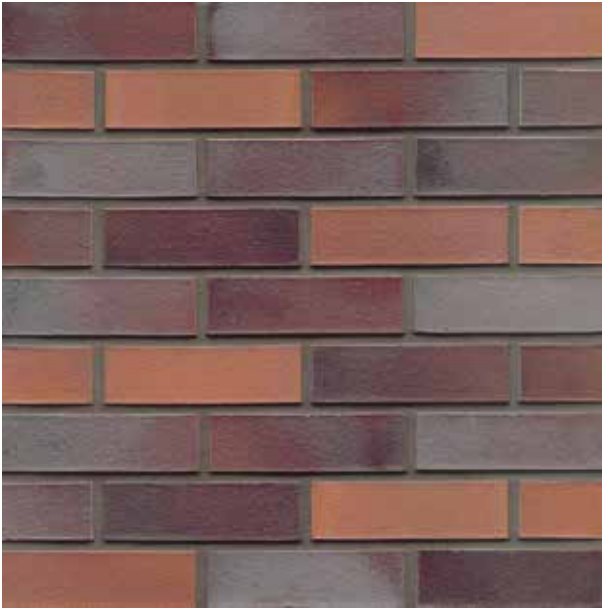

▶ **Eastbury Red Multi**

65mm