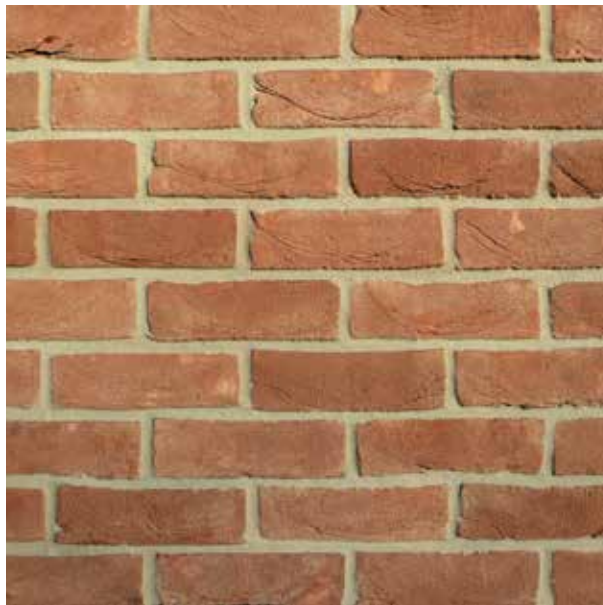

50 & 65mm

▶ **Charleston Blues**

40, 50, 65 & 71mm

▶ **Chartwell Red Handmade**

65mm

Crest Cardinal Red Multi - See page 08

the art of **brick**

▶ **Charlwood Pink**