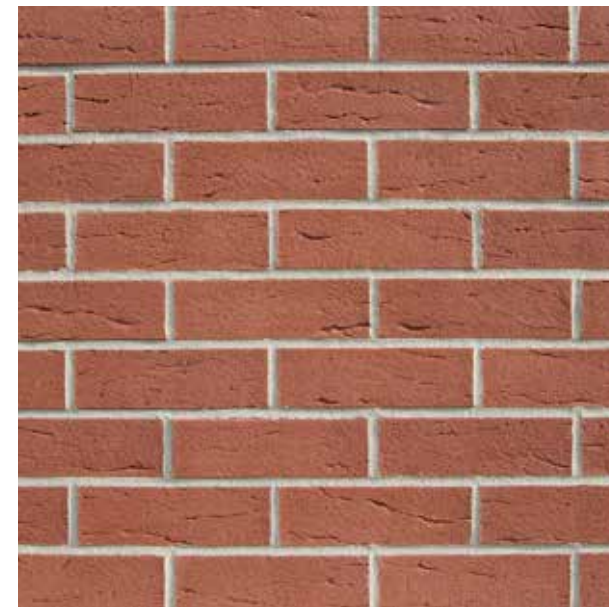

65mm

65mm

65mm

50 & 65mm

65mm

65mm